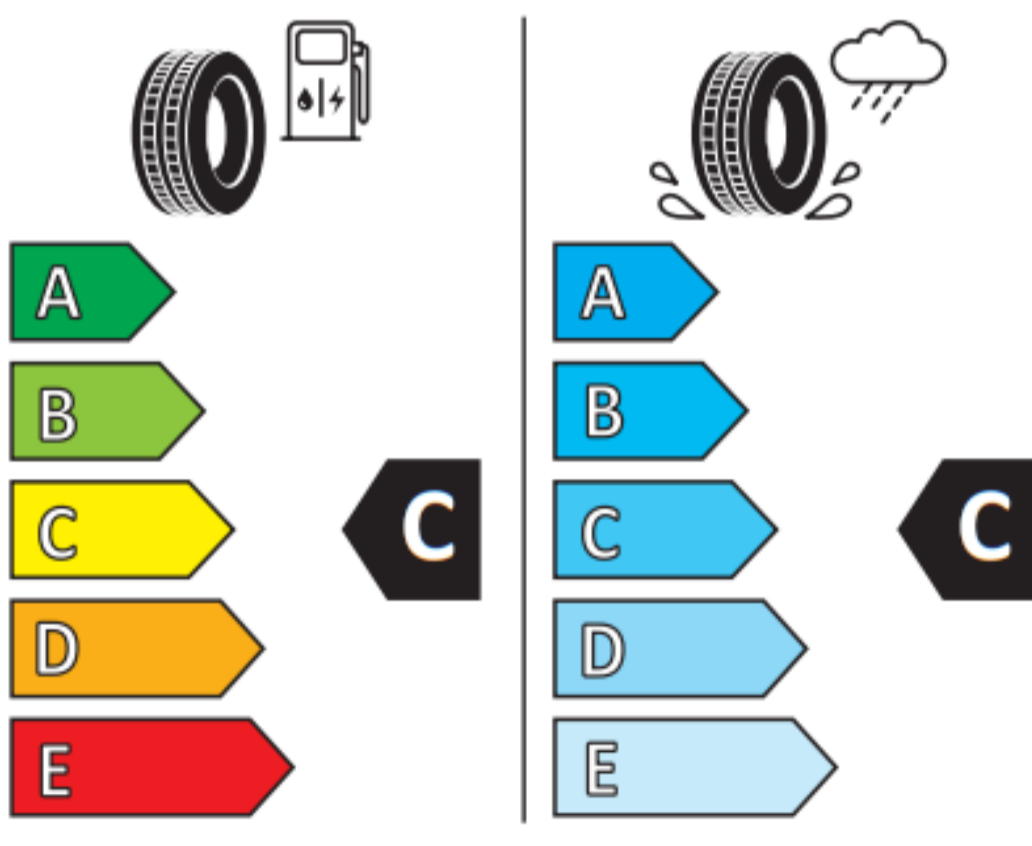

PRIME A/S

195/55

R16

91V XL

MADE IN CHINA

ENERG

ROADMARCH

2ERM440

195/55R16 91 V XL

C1

2020/740